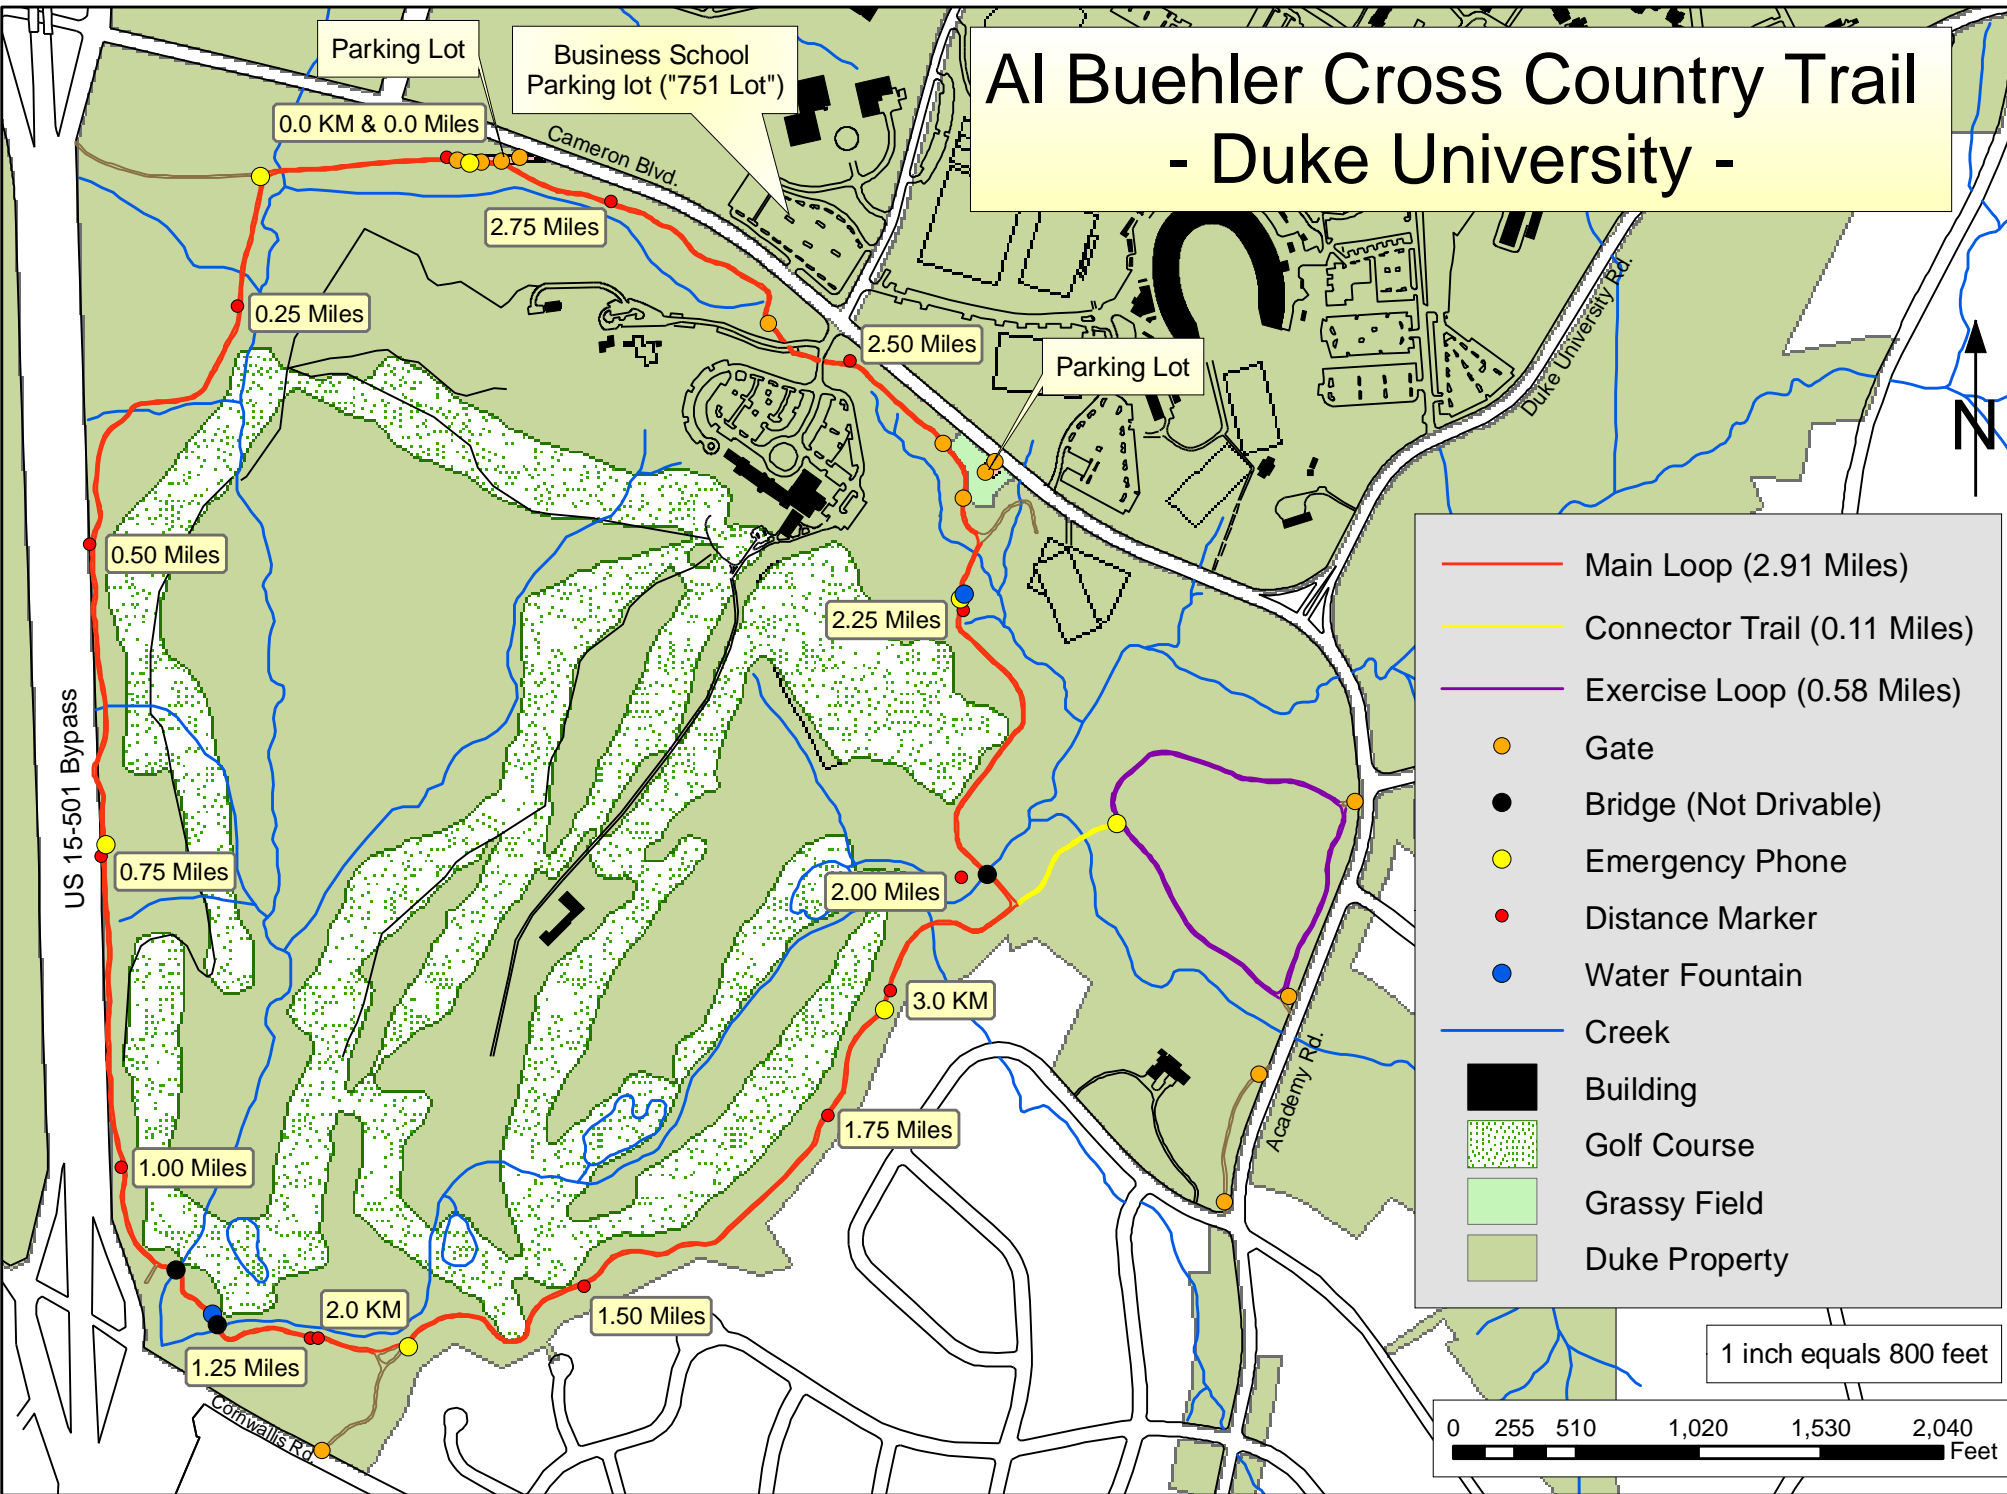

Al Buehler Cross Country Trail - Duke University -

- Main Loop (2.91 Miles)
- Connector Trail (0.11 Miles)
- Exercise Loop (0.58 Miles)
- Gate
- Bridge (Not Drivable)
- Emergency Phone
- Distance Marker
- Water Fountain
- Creek
- Building
- Golf Course
- Grassy Field
- Duke Property

1 inch equals 800 feet